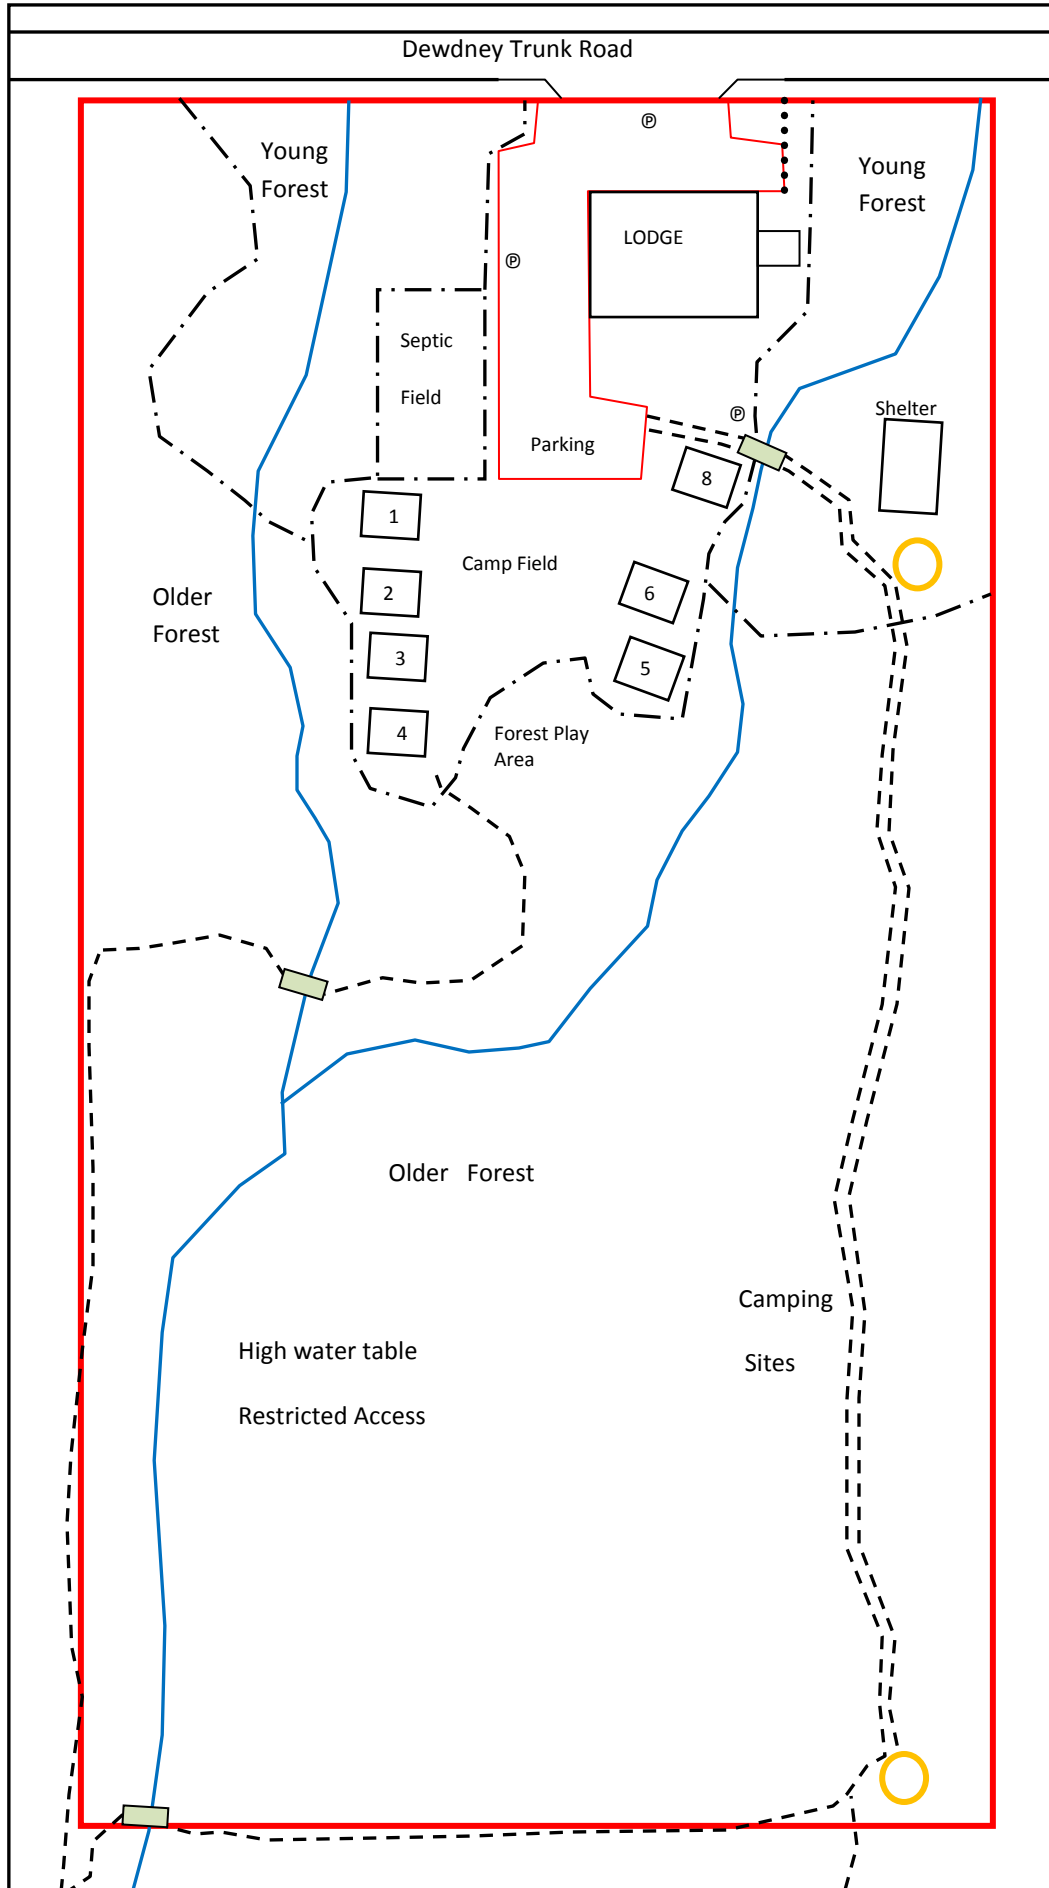

WHONNOCK SCOUT CAMP MAP

LEGEND

-  Camp Fire Circle
-  Power Line
-  Structure
-  Creek
-  Primary Trails
-  Secondary Trails
-  Property Boundary
-  Vegetation Types
-  Light Pole
-  Bridge

Rough Forest trail to Whonnock Lake on Private land (10 mins), no water access

Rough and boggy trail to Whonnock Lake on Private/Crown land (5mins), no water access